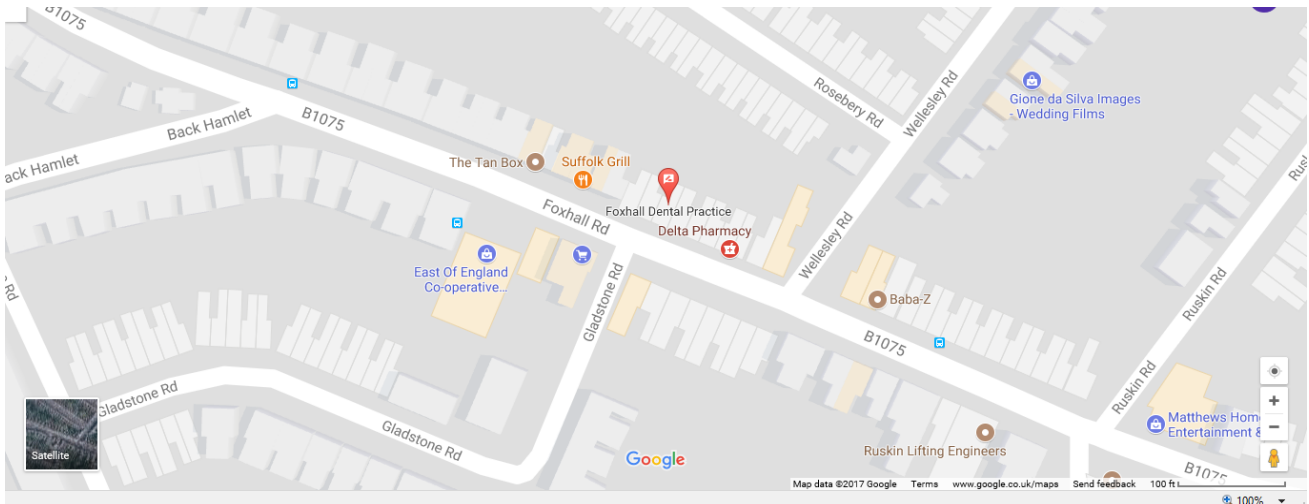

Practice Location

<https://www.google.co.uk/maps/place/Foxhall+Dental+Practice/@52.0535844,1.1718286,17z/data=!3m1!4b1!4m5!3m4!1s0x47d99f9ca448e74d:0xeb00ef63db53627f18m2!3d52.0535844!4d1.1740173>

Parking:

The practice is located on a main road. During the day, there is parking available on the side streets opposite the practice on Gladstone Road and just around the corner in Wellesley Road.

Bus Route:

We are fortunate to be on one of the main bus routes.....